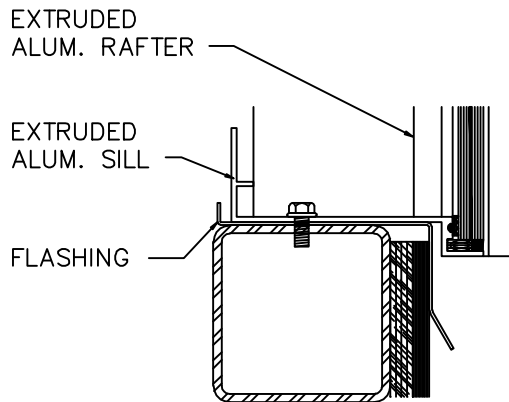

CURVED BARREL VAULT (UTILIZING BENT GLASS)

1715 W. 135th STREET
GARDENA, CA. 90249
PHONE: (310) 354-0030
FAX: (310) 523-5803

SKYLIGHT TYPE:
CURVED BARREL VAULT

SHEET NO:
16
DATE:
JUN 2004

END RAFTER (6)
SCALE: 3"=1'-0"

END RAFTER (7)
SCALE: 3"=1'-0"

HORIZONTAL MULLION (5)
SCALE: 3"=1'-0"

SILL DETAIL (8)
SCALE: 3"=1'-0"

SILL DETAIL (4)
SCALE: 3"=1'-0"

1715 W. 135th STREET
GARDENA, CA. 90249
PHONE: (310) 354-0030
FAX: (310) 523-5803