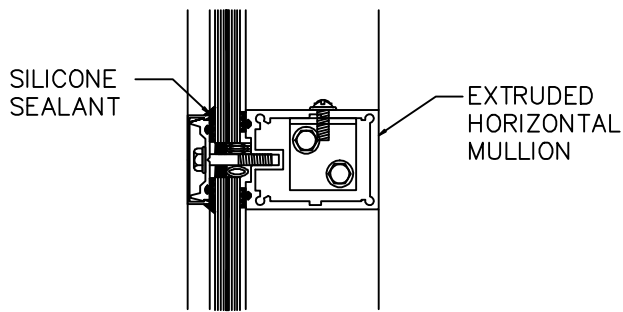

CURVED BARREL VAULT (UTILIZING BENT GLASS)

1715 W. 135th STREET
GARDENA, CA. 90249
PHONE: (310) 354-0030
FAX: (310) 523-5803

SKYLIGHT TYPE:
CURVED BARREL VAULT

SHEET NO:
16
DATE:
JUN 2004

END RAFTER (6)
SCALE: 3"=1'-0"

END RAFTER (7)
SCALE: 3"=1'-0"

HORIZONTAL MULLION (5)
SCALE: 3"=1'-0"

SILL DETAIL (8)
SCALE: 3"=1'-0"

SILL DETAIL (4)
SCALE: 3"=1'-0"

1715 W. 135th STREET
GARDENA, CA. 90249
PHONE: (310) 354-0030
FAX: (310) 523-5803

SKYLIGHT TYPE:
CURVED BARREL VAULT

SHEET NO:
17
DATE:
JUN 2004