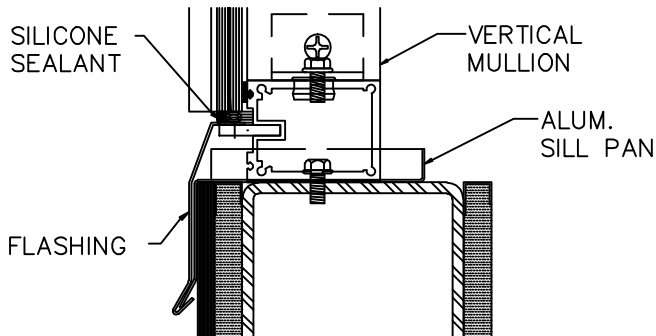

CURVED BARREL VAULT (UTILIZING BENT GLASS)

1715 W. 135th STREET
GARDENA, CA. 90249
PHONE: (310) 354-0030
FAX: (310) 523-5803

SKYLIGHT TYPE:
CURVED BARREL VAULT

SHEET NO:
16
DATE:
JUN 2004

END RAFTER (6)
SCALE: 3"=1'-0"

END RAFTER (7)
SCALE: 3"=1'-0"

HORIZONTAL MULLION (5)
SCALE: 3"=1'-0"

SILL DETAIL (8)
SCALE: 3"=1'-0"

SILL DETAIL (4)
SCALE: 3"=1'-0"

1715 W. 135th STREET
GARDENA, CA. 90249
PHONE: (310) 354-0030
FAX: (310) 523-5803