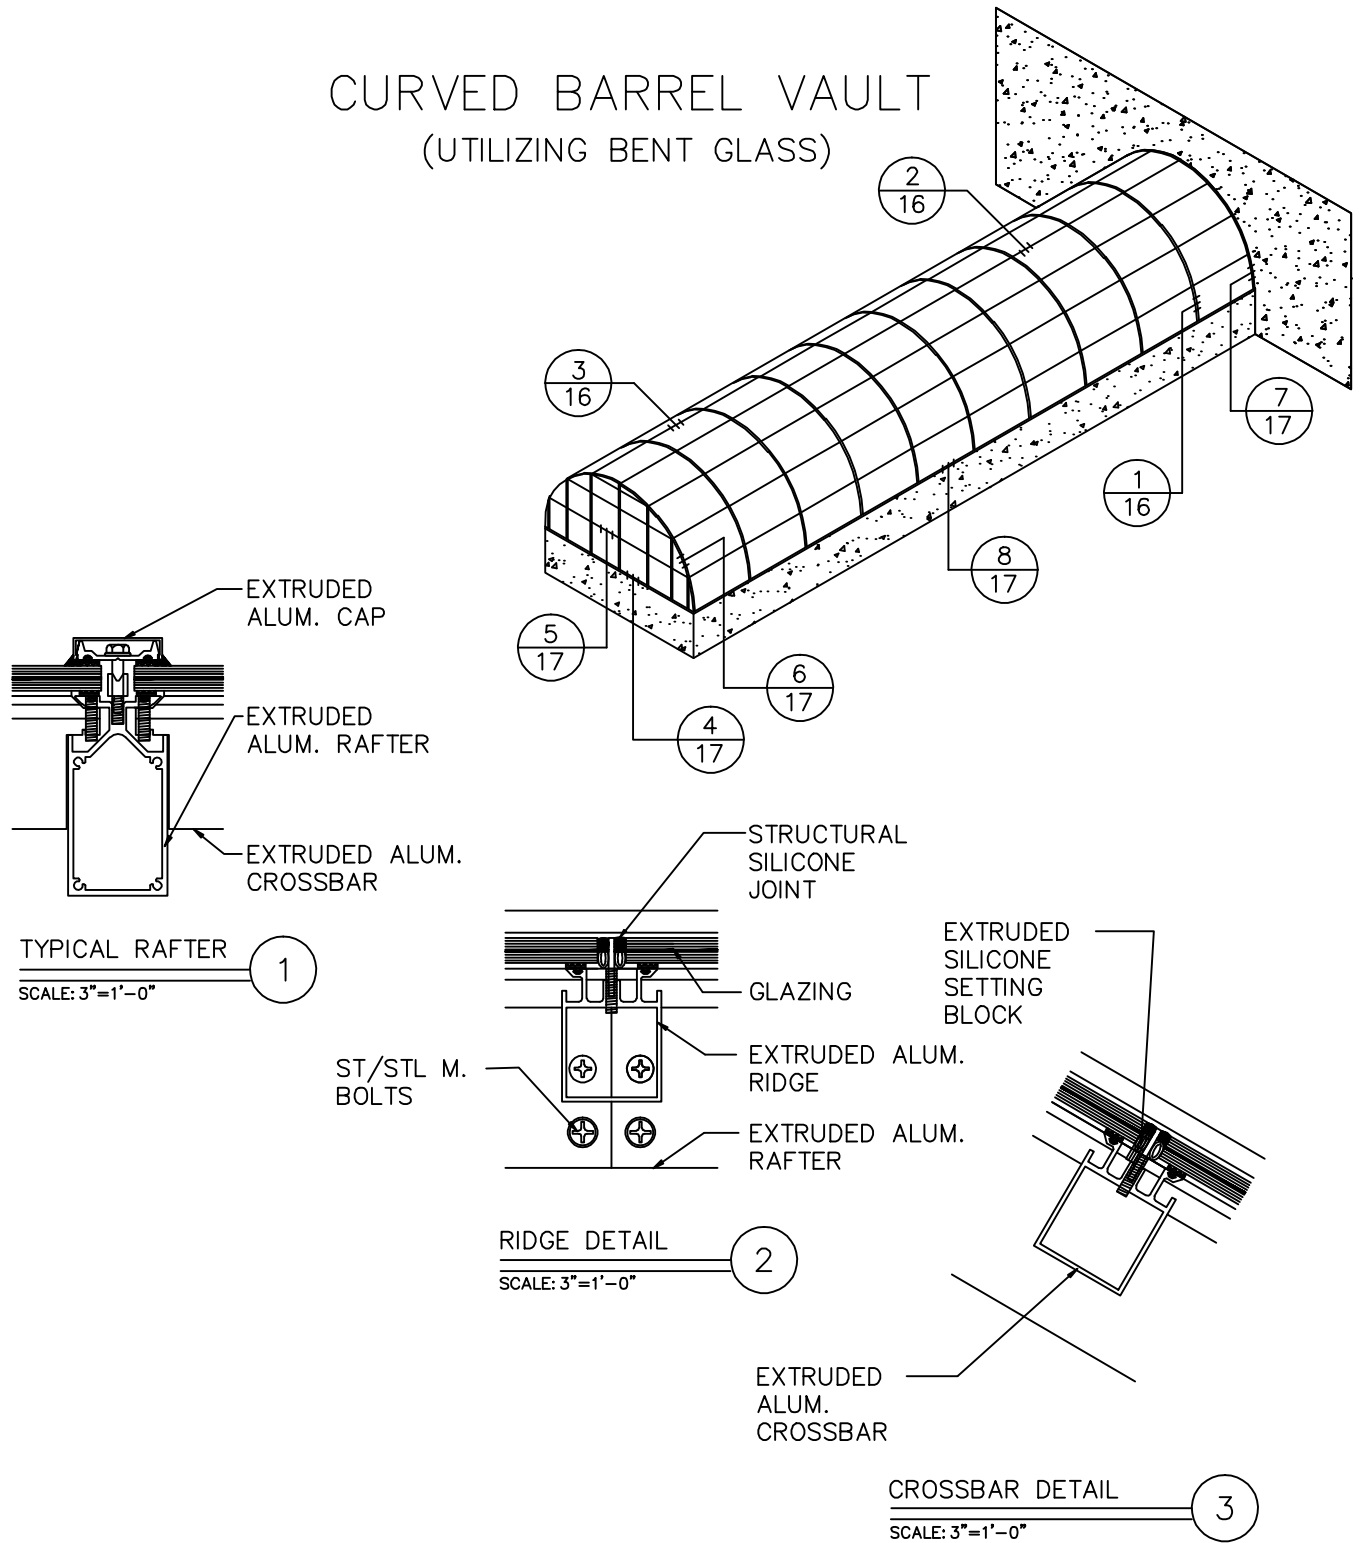

CURVED BARREL VAULT (UTILIZING BENT GLASS)

1715 W. 135th STREET
GARDENA, CA. 90249
PHONE: (310) 354-0030
FAX: (310) 523-5803

SKYLIGHT TYPE:
CURVED BARREL VAULT

SHEET NO:
16
DATE:
JUN 2004

END RAFTER (6)
SCALE: 3"=1'-0"

END RAFTER (7)
SCALE: 3"=1'-0"

HORIZONTAL MULLION (5)
SCALE: 3"=1'-0"

SILL DETAIL (8)
SCALE: 3"=1'-0"

SILL DETAIL (4)
SCALE: 3"=1'-0"

1715 W. 135th STREET
GARDENA, CA. 90249
PHONE: (310) 354-0030
FAX: (310) 523-5803

SKYLIGHT TYPE:
CURVED BARREL VAULT

SHEET NO:
17
DATE:
JUN 2004