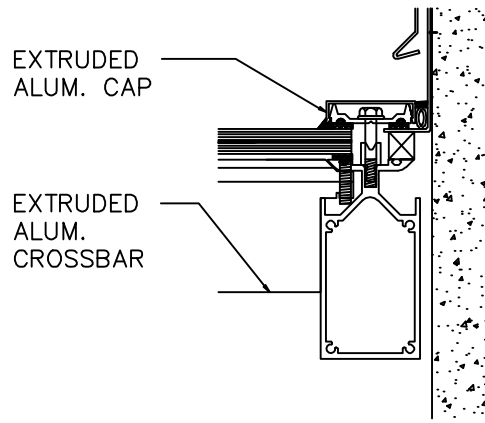

CURVED BARREL VAULT (UTILIZING BENT GLASS)

1715 W. 135th STREET
GARDENA, CA. 90249
PHONE: (310) 354-0030
FAX: (310) 523-5803

SKYLIGHT TYPE:
CURVED BARREL VAULT

SHEET NO:
16
DATE:
JUN 2004

END RAFTER (6)
SCALE: 3"=1'-0"

END RAFTER (7)
SCALE: 3"=1'-0"

HORIZONTAL MULLION (5)
SCALE: 3"=1'-0"

SILL DETAIL (8)
SCALE: 3"=1'-0"

SILL DETAIL (4)
SCALE: 3"=1'-0"

1715 W. 135th STREET
GARDENA, CA. 90249
PHONE: (310) 354-0030
FAX: (310) 523-5803

SKYLIGHT TYPE:
CURVED BARREL VAULT

SHEET NO:
17
DATE:
JUN 2004