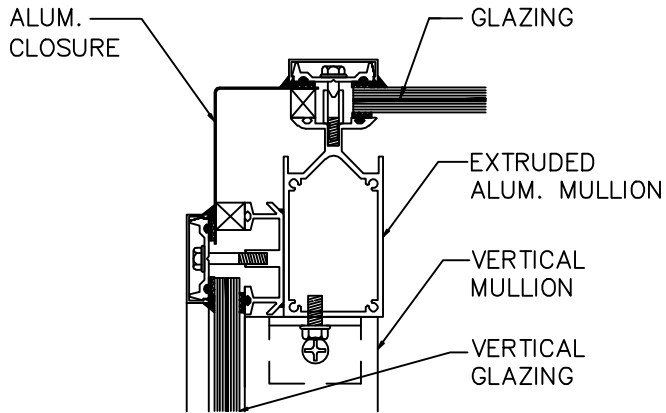

CURVED BARREL VAULT (UTILIZING BENT GLASS)

1715 W. 135th STREET
GARDENA, CA. 90249
PHONE: (310) 354-0030
FAX: (310) 523-5803

SKYLIGHT TYPE:
CURVED BARREL VAULT

SHEET NO:
16
DATE:
JUN 2004

END RAFTER (6)
SCALE: 3"=1'-0"

END RAFTER (7)
SCALE: 3"=1'-0"

HORIZONTAL MULLION (5)
SCALE: 3"=1'-0"

SILL DETAIL (8)
SCALE: 3"=1'-0"

SILL DETAIL (4)
SCALE: 3"=1'-0"

1715 W. 135th STREET
GARDENA, CA. 90249
PHONE: (310) 354-0030
FAX: (310) 523-5803

SKYLIGHT TYPE:
CURVED BARREL VAULT

SHEET NO:
17
DATE:
JUN 2004