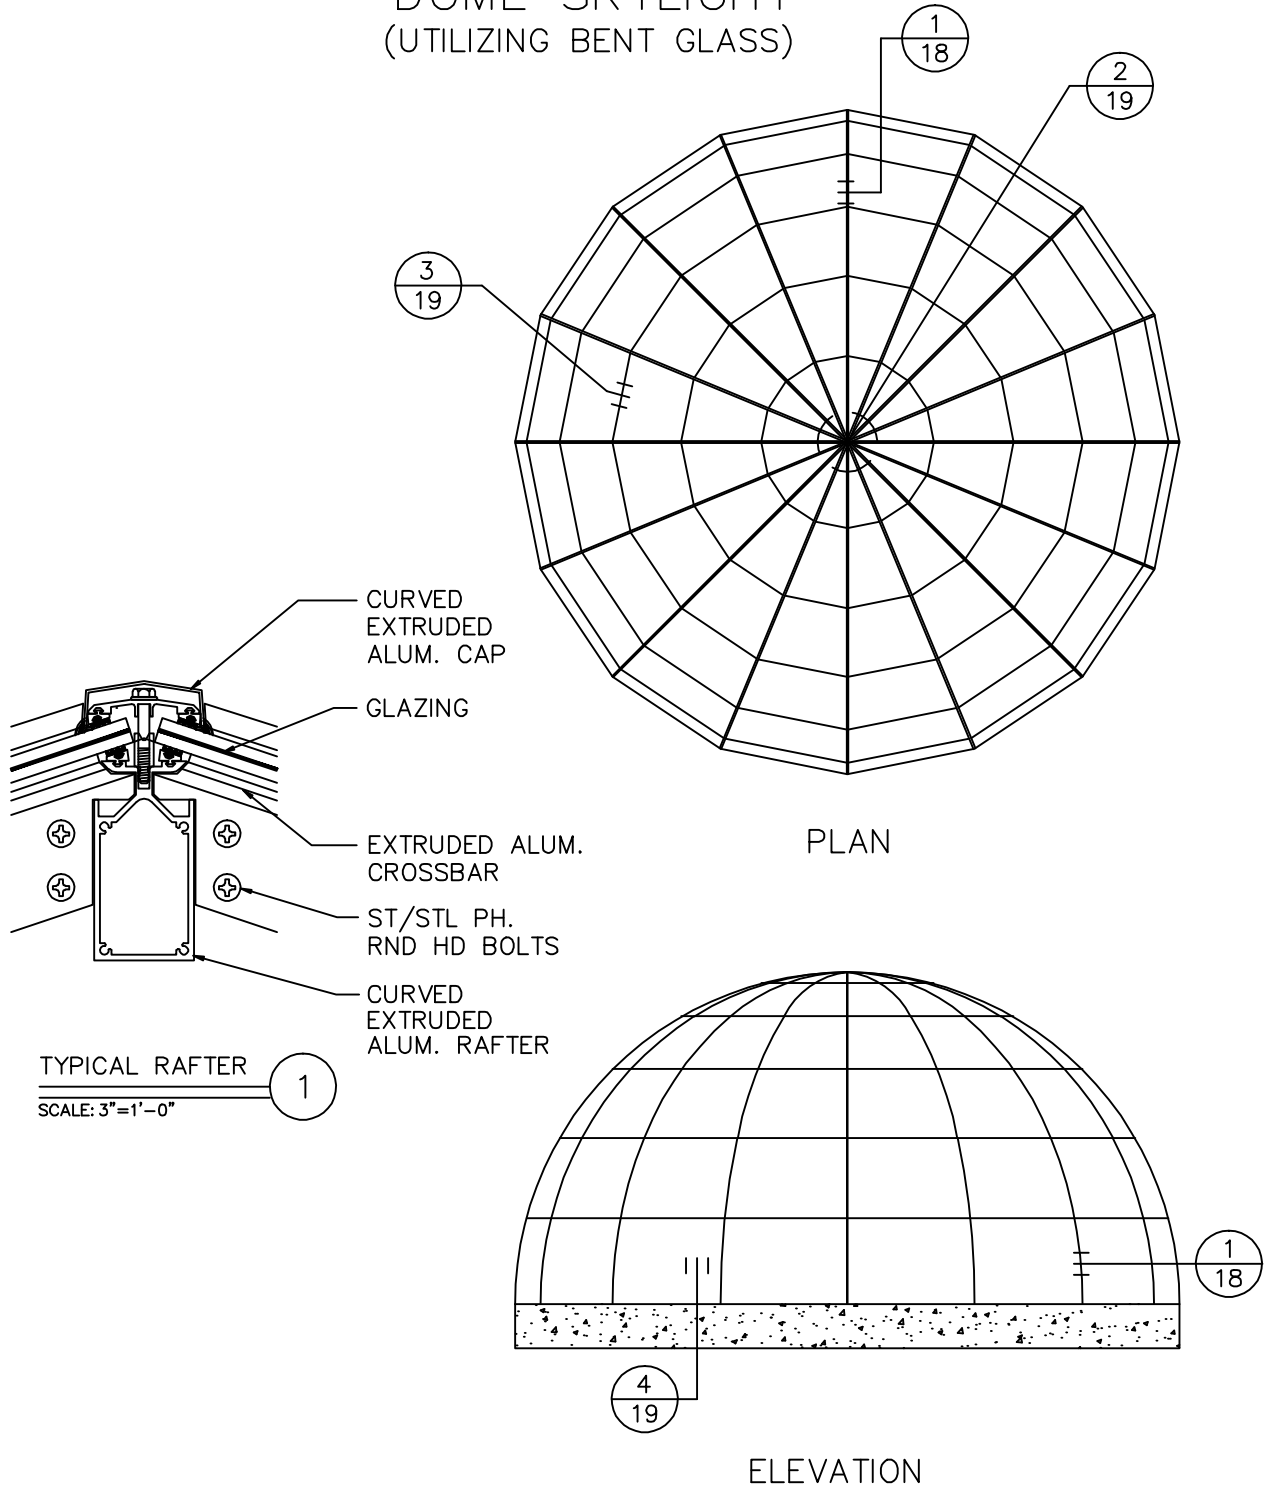

# DOME SKYLIGHT (UTILIZING BENT GLASS)

1715 W. 135th STREET  
GARDENA, CA. 90249  
PHONE: (310) 354-0030  
FAX: (310) 523-5803

SKYLIGHT TYPE:

DOME

SHEET NO:

18

DATE:

JUN 2004

REFLECTED COMP. RING DETAIL

SCALE: 3"=1'-0"

2

CROSSBAR DETAIL

SCALE: 3"=1'-0"

3

SILL DETAIL

SCALE: 3"=1'-0"