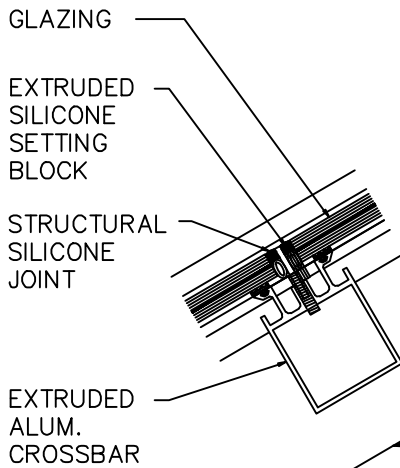

# DOME SKYLIGHT (UTILIZING BENT GLASS)

1715 W. 135th STREET  
GARDENA, CA. 90249  
PHONE: (310) 354-0030  
FAX: (310) 523-5803

SKYLIGHT TYPE:

DOME

SHEET NO:

18

DATE:

JUN 2004

REFLECTED COMP. RING DETAIL

SCALE: 3"=1'-0"

2

CROSSBAR DETAIL

SCALE: 3"=1'-0"

3

SILL DETAIL

SCALE: 3"=1'-0"