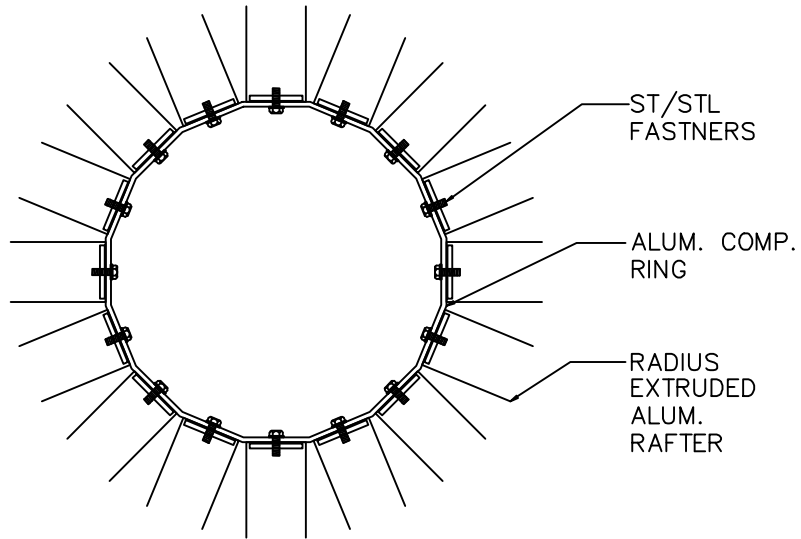

# DOME SKYLIGHT (UTILIZING BENT GLASS)

1715 W. 135th STREET  
GARDENA, CA. 90249  
PHONE: (310) 354-0030  
FAX: (310) 523-5803

SKYLIGHT TYPE:

DOME

SHEET NO:

18

DATE:

JUN 2004

REFLECTED COMP. RING DETAIL

SCALE: 3"=1'-0"

2

CROSSBAR DETAIL

SCALE: 3"=1'-0"

3

SILL DETAIL

SCALE: 3"=1'-0"