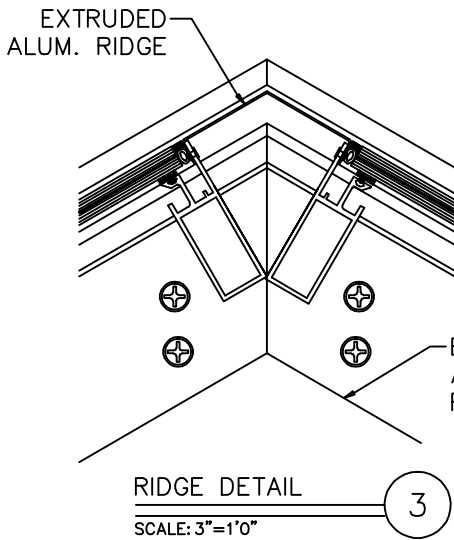

DOUBLE PITCH RIDGE

1715 W. 135th STREET
GARDENA, CA. 90249
PHONE: (310) 354-0030
FAX: (310) 523-5803

SKYLIGHT TYPE:
DOUBLE PITCH RIDGE

SHEET NO:

6

DATE: JUN 2004

END DETAIL ④
SCALE: 3"=1'-0"

END DETAIL ⑤
SCALE: 3"=1'-0"

TYPICAL RAFTER ⑥
SCALE: 3"=1'-0"

1715 W. 135th STREET
GARDENA, CA. 90249
PHONE: (310) 354-0030
FAX: (310) 523-5803

SKYLIGHT TYPE:
DOUBLE PITCH RIDGE

SHEET NO:
7
DATE: JUN 2004