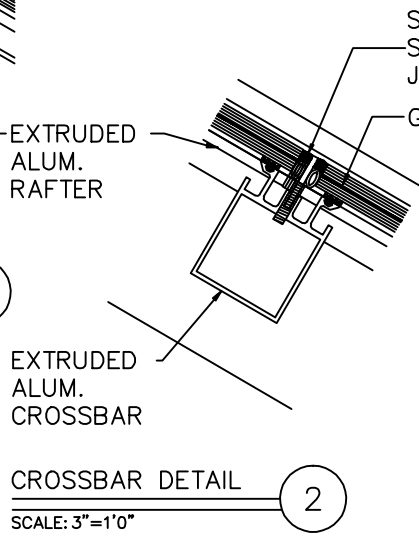

DOUBLE PITCH RIDGE

1715 W. 135th STREET
GARDENA, CA. 90249
PHONE: (310) 354-0030
FAX: (310) 523-5803

SKYLIGHT TYPE:
DOUBLE PITCH RIDGE

SHEET NO:

6

DATE: JUN 2004

END DETAIL ④
SCALE: 3"=1'-0"

END DETAIL ⑤
SCALE: 3"=1'-0"

TYPICAL RAFTER ⑥
SCALE: 3"=1'-0"

1715 W. 135th STREET
GARDENA, CA. 90249
PHONE: (310) 354-0030
FAX: (310) 523-5803

SKYLIGHT TYPE:
DOUBLE PITCH RIDGE

SHEET NO:
7
DATE: JUN 2004