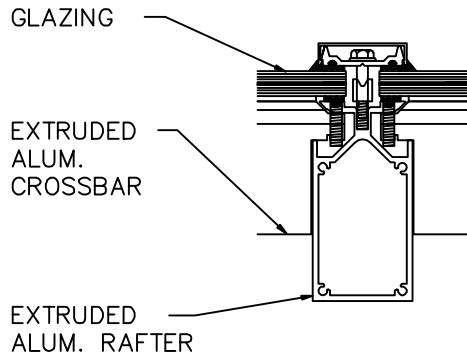

DOUBLE PITCH RIDGE

1715 W. 135th STREET
GARDENA, CA. 90249
PHONE: (310) 354-0030
FAX: (310) 523-5803

SKYLIGHT TYPE:
DOUBLE PITCH RIDGE

SHEET NO:

6

DATE: JUN 2004

END DETAIL ④
SCALE: 3"=1'-0"

END DETAIL ⑤
SCALE: 3"=1'-0"

TYPICAL RAFTER ⑥
SCALE: 3"=1'-0"

1715 W. 135th STREET
GARDENA, CA. 90249
PHONE: (310) 354-0030
FAX: (310) 523-5803

SKYLIGHT TYPE:
DOUBLE PITCH RIDGE

SHEET NO:
7
DATE: JUN 2004