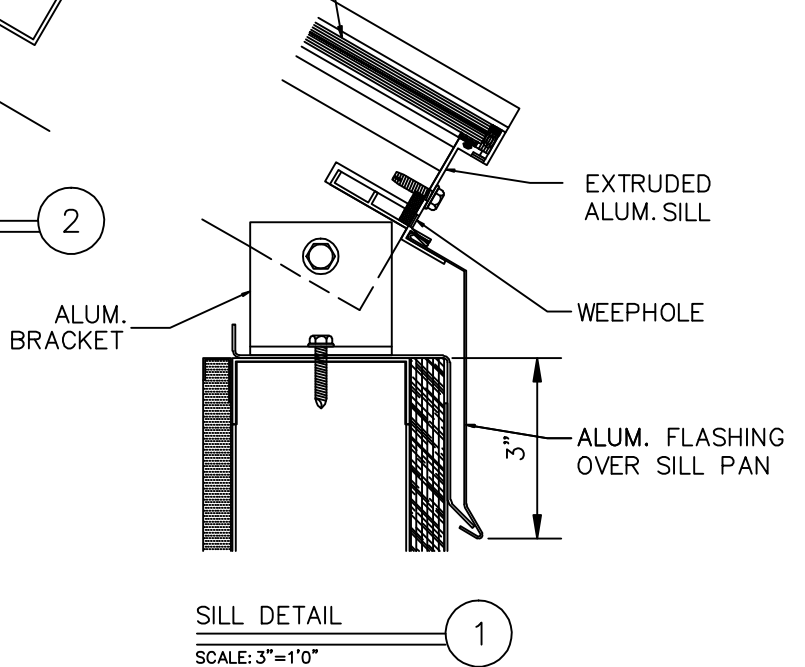

DOUBLE PITCH RIDGE

1715 W. 135th STREET
GARDENA, CA. 90249
PHONE: (310) 354-0030
FAX: (310) 523-5803

SKYLIGHT TYPE:
DOUBLE PITCH RIDGE

SHEET NO:

6

DATE: JUN 2004

END DETAIL ④
SCALE: 3"=1'-0"

END DETAIL ⑤
SCALE: 3"=1'-0"

TYPICAL RAFTER ⑥
SCALE: 3"=1'-0"

1715 W. 135th STREET
GARDENA, CA. 90249
PHONE: (310) 354-0030
FAX: (310) 523-5803

SKYLIGHT TYPE:
DOUBLE PITCH RIDGE

SHEET NO:
7
DATE: JUN 2004