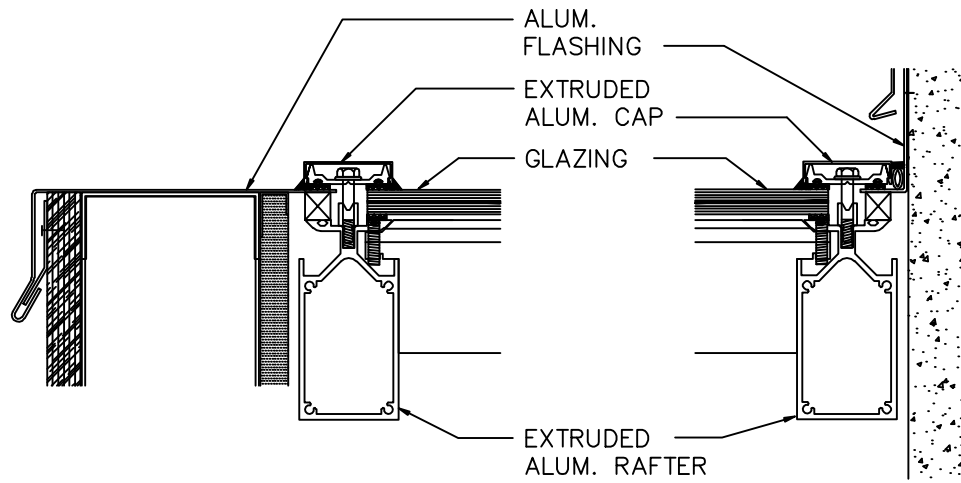

DOUBLE PITCH RIDGE

1715 W. 135th STREET
GARDENA, CA. 90249
PHONE: (310) 354-0030
FAX: (310) 523-5803

SKYLIGHT TYPE:
DOUBLE PITCH RIDGE

SHEET NO:

6

DATE: JUN 2004

END DETAIL ④
SCALE: 3"=1'-0"

END DETAIL ⑤
SCALE: 3"=1'-0"

TYPICAL RAFTER ⑥
SCALE: 3"=1'-0"

1715 W. 135th STREET
GARDENA, CA. 90249
PHONE: (310) 354-0030
FAX: (310) 523-5803

SKYLIGHT TYPE:
DOUBLE PITCH RIDGE

SHEET NO:
7
DATE: JUN 2004