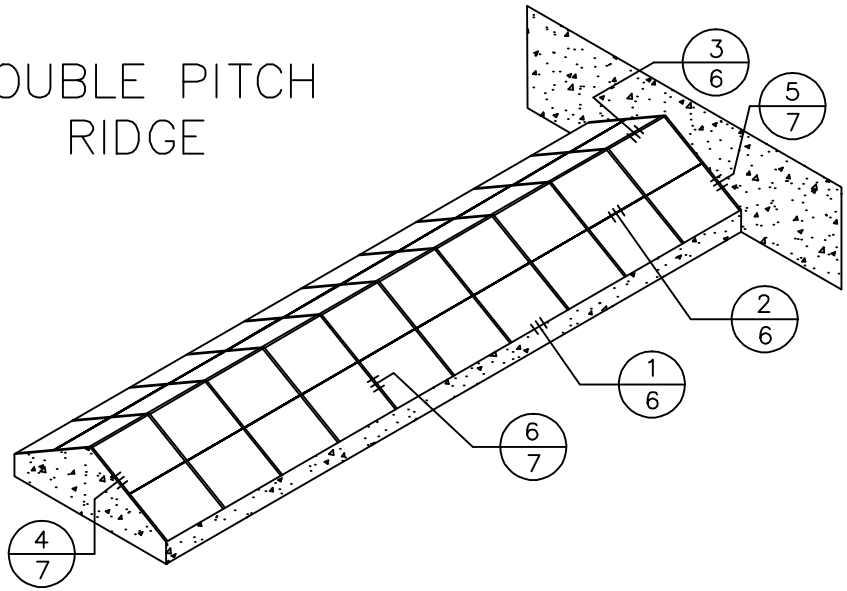

DOUBLE PITCH RIDGE

1715 W. 135th STREET
GARDENA, CA. 90249
PHONE: (310) 354-0030
FAX: (310) 523-5803

SKYLIGHT TYPE:
DOUBLE PITCH RIDGE

SHEET NO:

6

DATE: JUN 2004

END DETAIL ④
SCALE: 3"=1'-0"

END DETAIL ⑤
SCALE: 3"=1'-0"

TYPICAL RAFTER ⑥
SCALE: 3"=1'-0"

1715 W. 135th STREET
GARDENA, CA. 90249
PHONE: (310) 354-0030
FAX: (310) 523-5803

SKYLIGHT TYPE:
DOUBLE PITCH RIDGE

SHEET NO:
7
DATE: JUN 2004